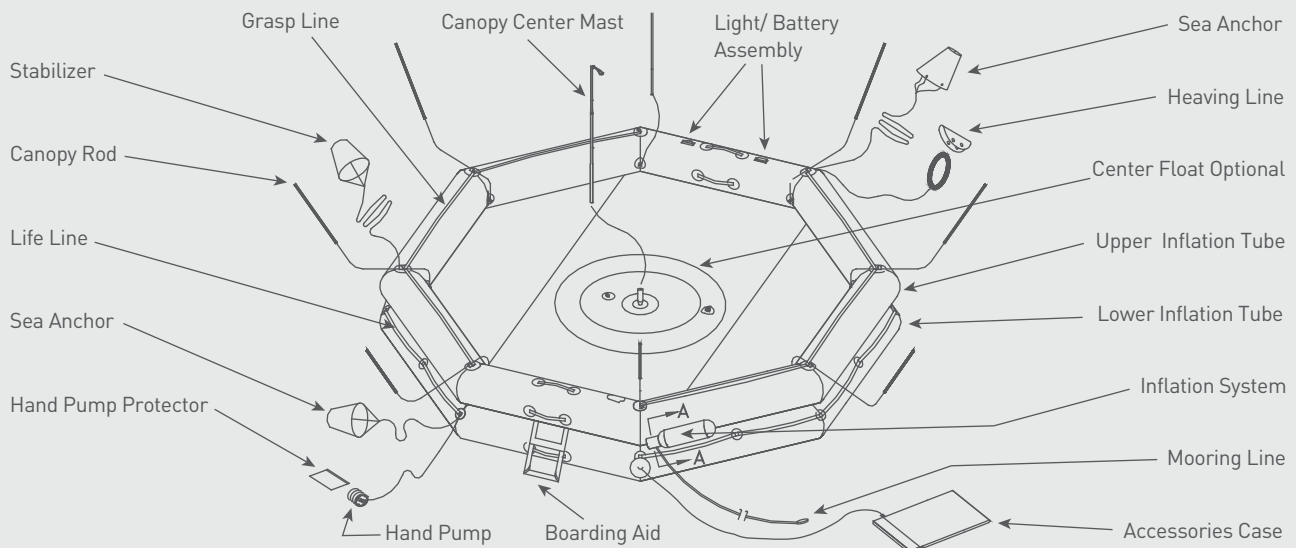

USA HEADQUARTERS
5502 NW 37TH AVENUE
MIAMI, FLORIDA 33142 USA
MAIN +305.871.4050 FAX +305.637.8632

GLOBAL SALES OFFICE
BUSINESS CENTRAL TOWERS, 1504A
SHEIKH ZAYED ROAD, DUBAI, UAE
MAIN +971.4.375.3471 FAX +971.4.439.3590

WWW.EAMWORLDWIDE.COM
INFO= EAMWORLDWIDE.COM